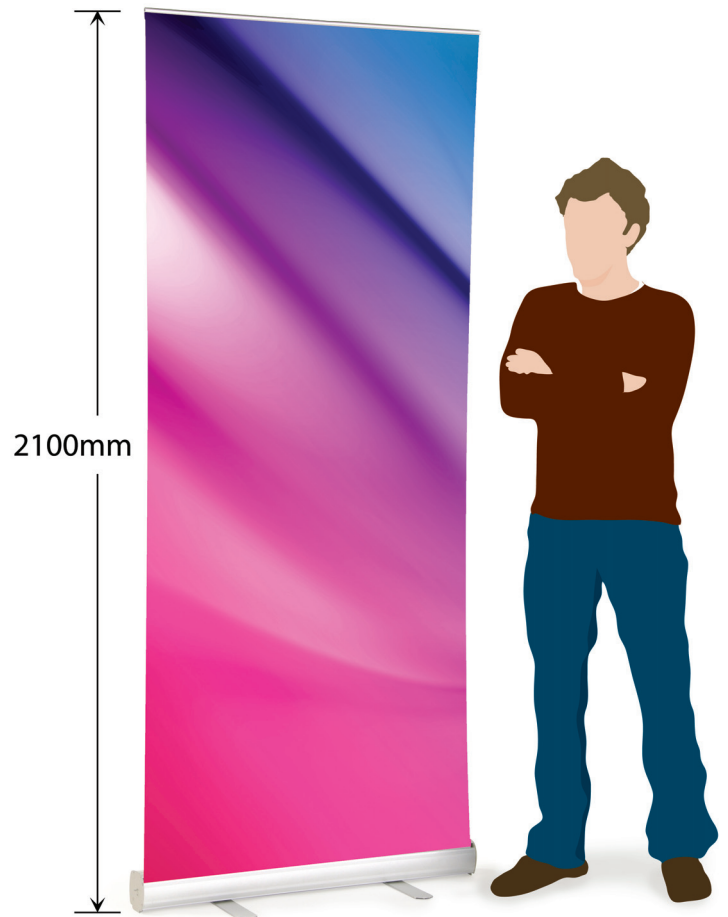

elephant
print+display

Neo Rolla Banner

Features and Benefits

- Highly affordable
- Heavy duty bungee pole
- Adjustable feet underneath the base for uneven floors
- A padded carry bag is included

Visible Graphic Specifications - 800 x 1990mm

Overall Graphic Dimensions: 800 x 2210mm (200mm bleed needs to be added to the bottom, this is the area that winds into the cassette).

Aim to set up artwork at half size: 400 x 1105mm with an image resolution of 100dpi

Weight: 5.04 kg per unit